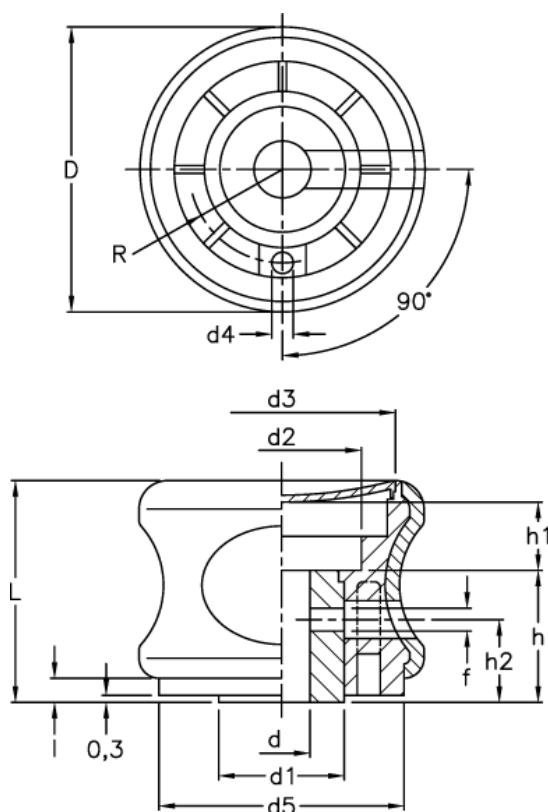

Data Sheet

Article number: 23052151815
Description: E+G Grip knob
EGK.50-A10-C5-SOFT, light-blue cap

Measures

D	= 63	h	= 30
d1	= 26	h1	= 9
d2	= 42	h2	= 16
d3	= 49.5	l	= 3.5
d4	= 6.2	L	= 44
d5	= 55	R	= 19
d H7	= 12		
f	= 5		